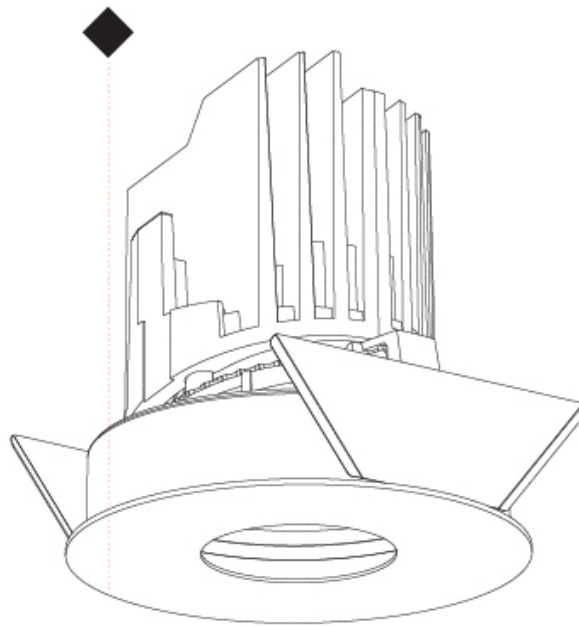

BIONIQ ROUND PINHOLE RECESSED

A37861-

PROJECT

TYPE

SPECIFIER

QUANTITY

DATE